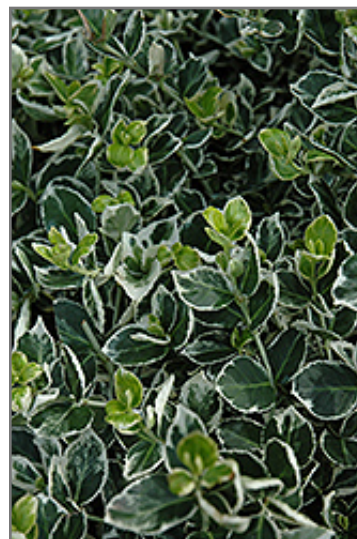

A spreading broadleaf evergreen shrub with attractive green and ivory variegated foliage that is tinged with pink at winter; use in the garden as a color accent or for a bold mass planting

Ornamental Features

Ivory Jade Wintercreeper has attractive creamy white-variegated dark green foliage on a plant with a spreading habit of growth. The glossy oval leaves are highly ornamental and remain dark green throughout the winter.

Landscape Attributes

Ivory Jade Wintercreeper is a multi-stemmed evergreen shrub with a ground-hugging habit of growth. Its relatively fine texture sets it apart from other landscape plants with less refined foliage.

- Mass Planting
- Hedges/Screening
- General Garden Use
- Groundcover

Planting & Growing

Ivory Jade Wintercreeper will grow to be about 24 inches tall at maturity, with a spread of 6 feet. It tends to fill out right to the ground and therefore doesn't necessarily require facer plants in front. It grows at a fast rate, and under ideal conditions can be expected to live for approximately 30 years.