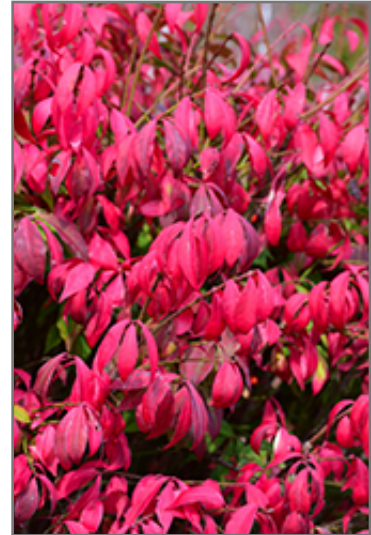

Little Moses Burning Bush

Euonymus alatus 'Odom'

Height: 3 feet

Spread: 3 feet

Sunlight: ○ ● ●

Hardiness Zone: 4

Other Names: Winged Euonymus, Burningbush

Description:

One of the smallest varieties of burning bush with stunning fall color of florescent red to pink, very showy; interesting corky wings on the branches; very adaptable and versatile; ideal for all those tight spots in the garden

Ornamental Features

Little Moses Burning Bush is primarily valued in the garden for its interestingly mounded form. It has bluish-green deciduous foliage. The pointy leaves turn an outstanding crimson in the fall. It produces red capsules from early to late fall. The harvest gold stems are very effective and add winter interest.

Landscape Attributes

Little Moses Burning Bush is a dense multi-stemmed deciduous shrub with a mounded form. Its average texture blends into the landscape, but can be balanced by one or two finer or coarser trees or shrubs for an effective composition.

This is a relatively low maintenance shrub, and can be pruned at anytime. It has no significant negative characteristics.

Little Moses Burning Bush is recommended for the following landscape applications;

Little Moses Burning Bush in fall
Photo courtesy of NetPS Plant Finder