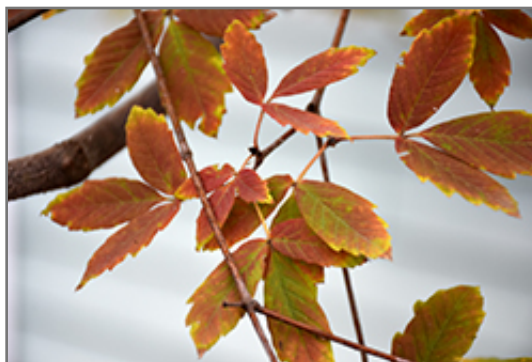

Cinnamon Girl Paperbark Maple in fall

Photo courtesy of NetPS Plant Finder