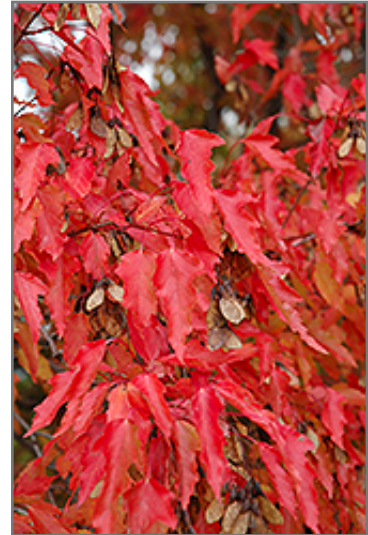

Amur Maple (tree form)*

Acer ginnala '(tree form)'

Height: 20 feet

Spread: 18 feet

Sunlight: ☐ ☒

Hardiness Zone: 2

Description:

The perfect ornamental tree for smaller home landscapes with incredible fall colors ranging from orange to scarlet and burgundy red, neat habit and colorful seeds in late summer; multi-stemmed selection is wide spreading and artistic when mature

Ornamental Features

Amur Maple (tree form) is primarily grown for its highly ornamental fruit. It features abundant showy red samaras in late summer. It has dark green deciduous foliage. The lobed leaves turn outstanding shades of orange, scarlet and burgundy in the fall.

Landscape Attributes

Amur Maple (tree form) is a deciduous tree with a more or less rounded form. Its relatively fine texture sets it apart from other landscape plants with less refined foliage.

This is a relatively low maintenance tree, and should only be pruned in summer after the leaves have fully developed, as it may 'bleed' sap if pruned in late winter or early spring. It has no significant negative characteristics.

Amur Maple (tree form) is recommended for the following landscape applications;

- Accent
- Mass Planting
- Hedges/Screening

Amur Maple (tree form) in fall
Photo courtesy of NetPS Plant Finder