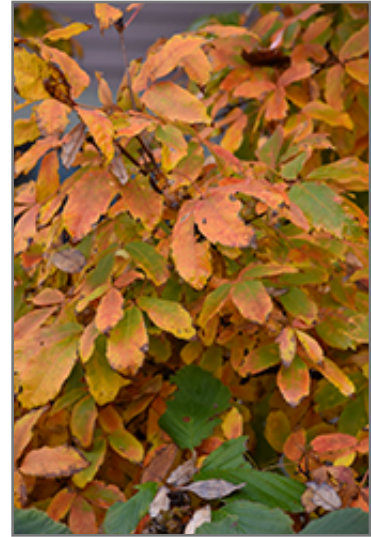

Planting & Growing

Three Flowered Maple will grow to be about 30 feet tall at maturity, with a spread of 30 feet. It has a low canopy with a typical clearance of 5 feet from the ground, and should not be planted underneath power lines. It grows at a slow rate, and under ideal conditions can be expected to live for 70 years or more.

This tree should only be grown in full sunlight. It prefers to grow in average to moist conditions, and shouldn't be allowed to dry out. It is not particular as to soil type, but has a definite preference for acidic soils, and is subject to chlorosis (yellowing) of the foliage in alkaline soils. It is somewhat tolerant of urban pollution. This species is not originally from North America.

* This is a 'special order' plant - contact store for details

*Three Flowered Maple in fall
Photo courtesy of NetPS Plant Finder*